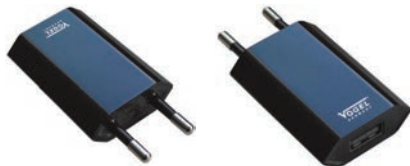

Borescopes

Image/Video Borescope Console • IP54 with 3.5" TFT colour monitor, with connection for all our hoses

ART N° 620003

- top model for varied industry purposes, e.g. automotive-, machinery-, pipeline-, shipbuilding-, aircraft-, turbine-, wind power industry, and many more
- for quick, visual inspection and documentation, useful in hard to reach places
- with 3 adjustable LED's at the hose-end
- with USB 2.0, TV output (PAL), reset, mini-USB and micro SD slot
- spray water proof console, acc. to DIN 40050 / IEC 60529

- sturdy industry quality, housing with rubber cover, M6 thread insert
- 3.5 inch TFT colour monitor, monitor resolution 640x480 pixel
- photo taking (JPEG 1600x1200) and video recording (AVI)
- with zoom button (x2/x3/x4) and image freeze
- 180° frame rotation and mirror image
- 7 selectable languages, DE/EN/FR/ES/RU/JP/CN
- ON/OFF button, date/time function, power saving mode, battery status
- built-in flashlight (level-1/-2/-3)
- build-in rechargeable Li-ion battery
- incl. 4 GB memory SD card, USB power cable (USB/mini-USB), 240 V USB charger, AV cable, bracket with M6 thread, with operation manual, in a carry bag

table stand with M6 thread

LED light (3 levels)

LED light tube threaded connection

SD card slot
TV connection
mini USB connection

memory card (4 GB)

extendable table stand

USB charger

rear with rubberized housing protection

Video (AVI)

640 x 480

145 x 95 x 37

0.290

Image/Video Borescope Hoses • IP67 endoscope hoses with matching threaded connection suitable for our model console (art.-no. 620003)

- different hoses available
- oil-, water- and coolant proof, acc. to DIN 40050 / IEC 60529
- sturdy industry quality, flexible and semi-rigid design
- camera resolution 300.000 pixel
- perfect image recognition in the depth of field
- lenses with bright, white LED's
- 3 times adjustable LED light, console setting
- with operation manual, in a carton box