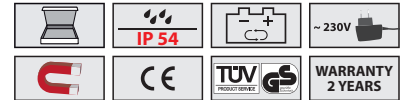

Work Lamps and Head Lamps

★★★★★ BLUE-LINE® Accu Work Lamp, with LED • IP54

- splash water resistant lamp, acc. to DIN 40050 / IEC 60529
- modern work lamp, designed for universal working places
- rechargeable

- sturdy, acid- and oil-resistant housing, 360° revolving hook
- with rubber covered handle, On/Off pressure switch
- with built-in magnet
- 27 bright white LED's and 1 red control LED
- incl. 230 V DC charger and 12 V car adapter

ART N°	quantity of LED's	LED light colour	→ mm ←	KG
600020	27 + 1	white	170 x 29 x 29	0.640

★★★★★ BLUE-LINE® LED Work Lamp

- modern work lamp
- designed for universal working places

- sturdy housing
- with rubber covered handle
- with hand strap, ON/OFF pressure switch
- 52 bright white LED's at the side and one LED at the top
- incl. 3x 1.5 V battery (type AA, art.-no.: 609282)